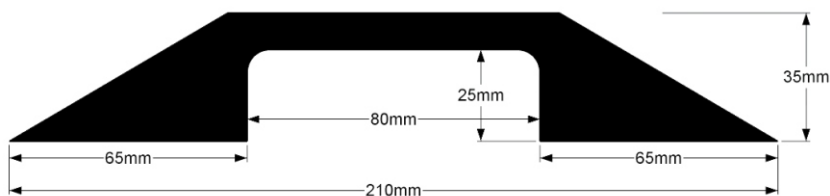

CableSafe CS-08i: Lightweight Single Channel Dropover Ramp

SPECIFICATIONS

- **Dimensions:** 1m long x 210mm wide x 35mm high
- **Weight:** 4.3kg
- **No of Channels:** 1
- **Channel Dimensions:** 80mm(W) x 25mm(H)
  10 Cables will comfortably fit inside
- **Weight Loading:** For pedestrian traffic only
- **Interconnect System:** Male-Female System allowing Any Length to be Created
- **Able to be cut with a blade allowing customisation of lengths and angles**
- **Semi Flexible rubber construction allows ramp to "hug" floors and grip**
- **For pedestrian traffic only ie no trolleys etc**
- **Corner pieces also available**

APPLICATIONS

- **Perfect for covering large numbers of phone, power and data cables in the home and workplace**
- **Can be easily laid down temporarily and then moved to another location**

CableSafe CS-08i