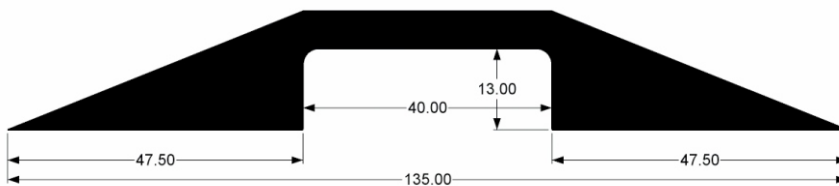

CableSafe CS-03i: Lightweight Poly Dropover Ramp

SPECIFICATIONS

- **Dimensions:** 1000mm (L) x 135mm (W) x 18mm (H)
- **Weight:** 1.3kg
- **No of Channels:** 1
- **Channel Dimensions:** 38mm(W) x 13mm(H)
  4 power cables will comfortably fit in the channel
- **Weight Loading:** For pedestrian traffic only
- **Interconnect System:** Male-Female System allowing Any Length to be Created
- **Able to be cut with a blade allowing customisation of lengths and angles**
- **Semi Flexible polyurethane construction allows ramp to "hug" floors and grip**
- **For pedestrian traffic only ie no trolleys etc**

APPLICATIONS

- **Perfect for covering large numbers of phone, power, and data cables in the home and workplace**
- **High Vis finish makes this product perfect for high traffic pedestrian applications**
- **Can be used for temporary or permanent applications**

CableSafe CS-03i